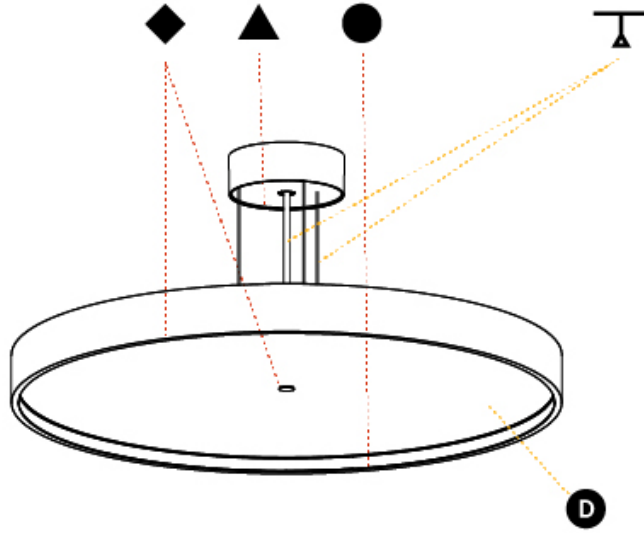

SIGN DIVA KORONA SUSPENSION

A300013-

PROJECT _____

TYPE _____

SPECIFIER _____

QUANTITY _____

DATE _____

A