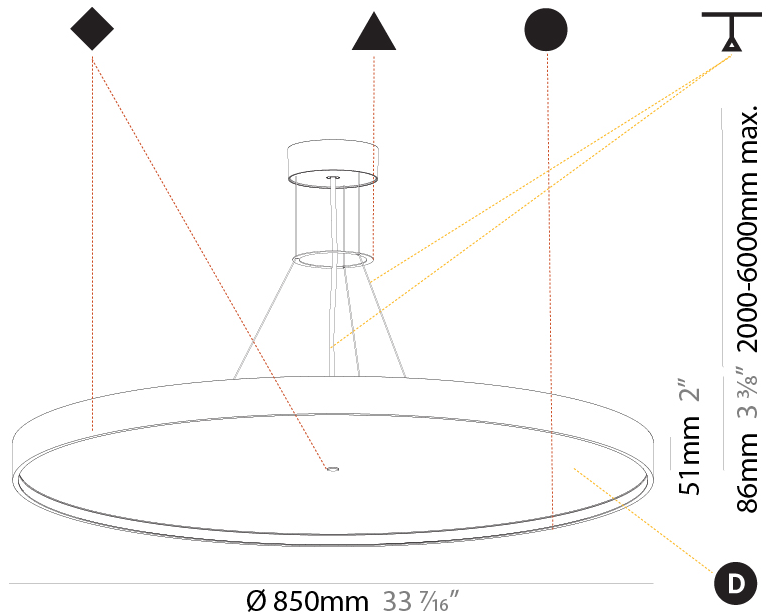

GENERAL

Series: Sign Diva
Subseries: Sign Diva Korona
Brand: Prolicht
Division: Architectural
Mounting Type: Suspension
Mounting Location: Ceiling
Subcategory: Pendant

PHYSICAL

Shape: Round
Diameter (mm): 850
Diameter (in): 33 7/16
Height (mm): 86
Height (in): 3 3/8
Max. Overall Height (mm): 2086
Max. Overall Height (in): 82 7/8
Light Distribution: Direct / Indirect
Weight (kg): 15.251
Weight (lbs): 33.62
Diffuser: PMMA - Opal / Micro-Prism / Sparkling Secret / Vintage Industrial
Fixture Finish: SSR / BKV / CWI / CRY / HAB / LAG / UFT / ITA / RUA / RUR / MIC / FTG / MYG / TWT / LOD / PUS / FRO / FUP / KIA / POP / BLS / SPG / MEY / GOH / GUM / CHC / COM / ABZ / JAG / OBR / MOS / ROR
Fixture Material: Extruded Aluminum / Steel
Cable Details: 2000mm or 6000mm Transparent Cable

ELECTRICAL

Lamp Type: LED (Zhaga Standard)
Input Wattage (W): 118.8
Total Output Wattage (W): 76.8 / 18
Dimming: Tri-Mode (Non-Dimming and Phase Dimming (120Vac only) and 0-10V Dimming)
Driver Included: Yes
Driver Location: Integrated
Driver Type: Constant Current - Universal
Driver Class: Class 2
Input Voltage (V): 120 - 277
Constant Current (MA): 600 / 350

LED

Color Temperature (°K): 2700 / 3000 / 3500 / 4000
Max. Delivered Lumen (lm): 10450 / 10854 / 12325 / 12577
Nominal Lumen (lm): 13561 / 14178 / 16100 / 16429
CRI: >90 CRI
Lamp Life (hrs): 50000

OPTICAL

RATINGS AND CERTIFICATIONS

Certified By: Certified for North American Standards
IP rating: IP20