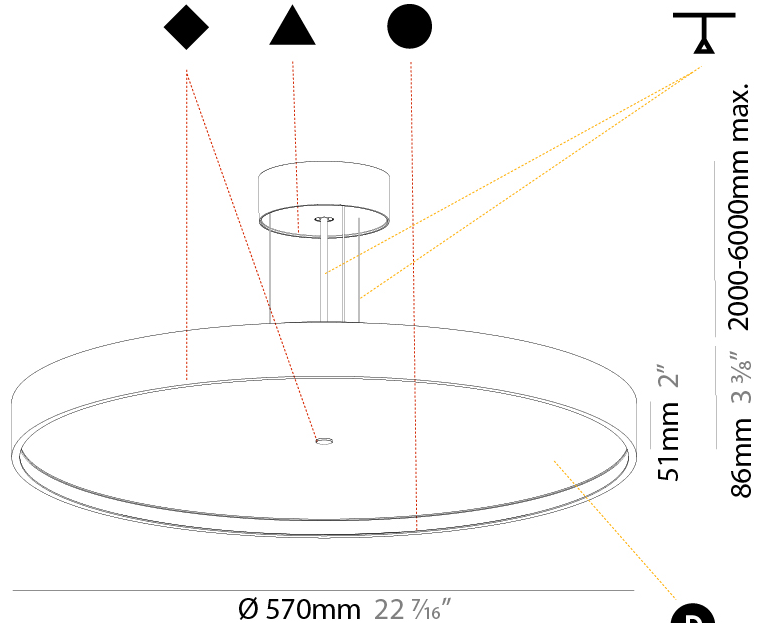

GENERAL

Series: Sign Diva
Subseries: Sign Diva Korona
Brand: Prolicht
Division: Architectural
Mounting Type: Suspension
Mounting Location: Ceiling
Subcategory: Pendant

PHYSICAL

Shape: Round
Diameter (mm): 570
Diameter (in): 22 7/16
Height (mm): 86
Height (in): 3 3/8
Light Distribution: Direct / Indirect
Weight (kg): 8.812
Weight (lbs): 19.43
Diffuser: PMMA - Opal / Micro-Prism / Sparkling Secret / Vintage Industrial
Fixture Finish: SSR / BKV / CWI / CRY / HAB / LAG / UFT / ITA / RUA / RUR / MIC / FTG / MYG / TWT / LOD / PUS / FRO / FUP / KIA / POP / BLS / SPG / MEY / GOH / GUM / CHC / COM / ABZ / JAG / OBR / MOS / ROR
Fixture Material: Extruded Aluminum / Steel
Cable Details: 2,000mm/78 3/4" or 6,000mm/236 1/4" Transparent Cable

ELECTRICAL

Lamp Type: LED (Zhaga Standard)
Input Wattage (W): 67
Total Output Wattage (W): 60.9
Dimming: Tri-Mode (Non-Dimming and Phase Dimming (120Vac only) and 0-10V Dimming)
Driver Included: Yes
Driver Location: Integrated
Driver Type: Constant Current - Universal
Driver Class: Class 2
Input Voltage (V): 120 - 277
Constant Current (MA): 350

LED

Color Temperature (°K): 2700 / 3000 / 3500 / 4000
Max. Delivered Lumen (lm): 6632 / 6728 / 6812 / 6951
Nominal Lumen (lm): 9097 / 9229 / 9344 / 9535
CRI: >90 CRI
Lamp Life (hrs): 50000

OPTICAL

RATINGS AND CERTIFICATIONS

Certified By: Certified for North American Standards
IP rating: IP20