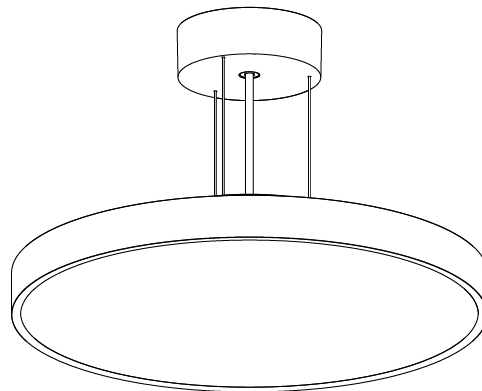

GENERAL

Series: Sign Diva
Subseries: Sign Diva Korona
Brand: Prolicht
Division: Architectural
Mounting Type: Suspension
Mounting Location: Ceiling
Subcategory: Pendant

PHYSICAL

Shape: Round
Diameter (mm): 400
Diameter (in): 15 3/4
Height (mm): 86
Height (in): 3 3/8
Light Distribution: Direct
Weight (kg): 3.302
Weight (lbs): 7.28
Diffuser: PMMA - Opal / Micro-Prism / Sparkling Secret / Vintage Industrial
Fixture Finish: SSR / BKV / CWI / CRY / HAB / LAG / UFT / ITA / RUA / RUR / MIC / FTG / MYG / TWT / LOD / PUS / FRO / FUP / KIA / POP / BLS / SPG / MEY / GOH / GUM / CHC / COM / ABZ / JAG / OBR / MOS / ROR
Fixture Material: Extruded Aluminum / Steel
Cable Details: 2,000mm/78 3/4" or 6,000mm/236 1/4" Transparent Cable

ELECTRICAL

Lamp Type: LED (Zhaga Standard)
Input Wattage (W): 17
Dimming: Tri-Mode (Non-Dimming and Phase Dimming (120Vac only) and 0-10V Dimming)
Driver Included: Yes
Driver Location: Integrated
Driver Type: Constant Current - Universal
Driver Class: Class 2
Input Voltage (V): 120 - 277
Constant Current (MA): 500

LED

Color Temperature (°K): 2700 / 3000 / 3500 / 4000
Max. Delivered Lumen (lm): 1807 / 1943 / 1951 / 1991
Nominal Lumen (lm): 2250 / 2420 / 2430 / 2480
CRI: >90 CRI
Lamp Life (hrs): 50000

OPTICAL

RATINGS AND CERTIFICATIONS

Certified By: Certified for North American Standards
IP rating: IP20

51mm 2"
86mm 3 3/8"   2000-6000mm max.

Ø 400mm 15 3/4"