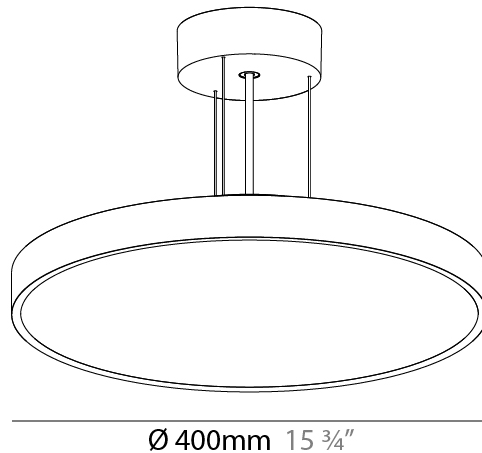

GENERAL

Series: Sign Diva
Subseries: Sign Diva Korona
Brand: Prolicht
Division: Architectural
Mounting Type: Suspension
Mounting Location: Ceiling
Subcategory: Pendant

PHYSICAL

Shape: Round
Diameter (mm): 400
Diameter (in): 15 3/4
Height (mm): 86
Height (in): 3 3/8
Light Distribution: Direct / Indirect
Weight (kg): 3.728
Weight (lbs): 8.22
Diffuser: PMMA - Opal / Micro-Prism / Sparkling Secret / Vintage Industrial
Fixture Finish: SSR / BKV / CWI / CRY / HAB / LAG / UFT / ITA / RUA / RUR / MIC / FTG / MYG / TWT / LOD / PUS / FRO / FUP / KIA / POP / BLS / SPG / MEY / GOH / GUM / CHC / COM / ABZ / JAG / OBR / MOS / ROR
Fixture Material: Extruded Aluminum / Steel
Cable Details: 2,000mm/78 3/4" or 6,000mm/236 1/4" Transparent Cable

ELECTRICAL

Lamp Type: LED (Zhaga Standard)
Input Wattage (W): 31.1
Total Output Wattage (W): 18 / 13
Dimming: Tri-Mode (Non-Dimming and Phase Dimming (120Vac only) and 0-10V Dimming)
Driver Included: Yes
Driver Location: Integrated
Driver Type: Constant Current - Universal
Driver Class: Class 2
Input Voltage (V): 120 - 277
Constant Current (MA): 500 / 350

LED

Color Temperature (°K): 2700 / 3000 / 3500 / 4000
Max. Delivered Lumen (lm): 3049 / 2651 / 2681 / 2736
Nominal Lumen (lm): 4182 / 4142 / 4189 / 4275
CRI: >90 CRI
Lamp Life (hrs): 50000

OPTICAL

RATINGS AND CERTIFICATIONS

Certified By: Certified for North American Standards
IP rating: IP20

51mm 2"
86mm 3 3/8" 2000-6000mm max.